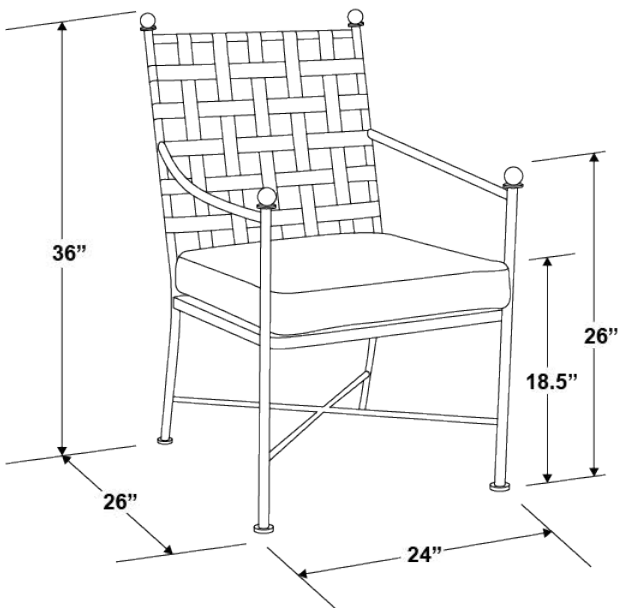

SKU

SPECS

Width: 36"

Depth: 26"

Height: 36"

Arm Height: 26"

Seat Height: 18.5"

Weight: 20 lbs